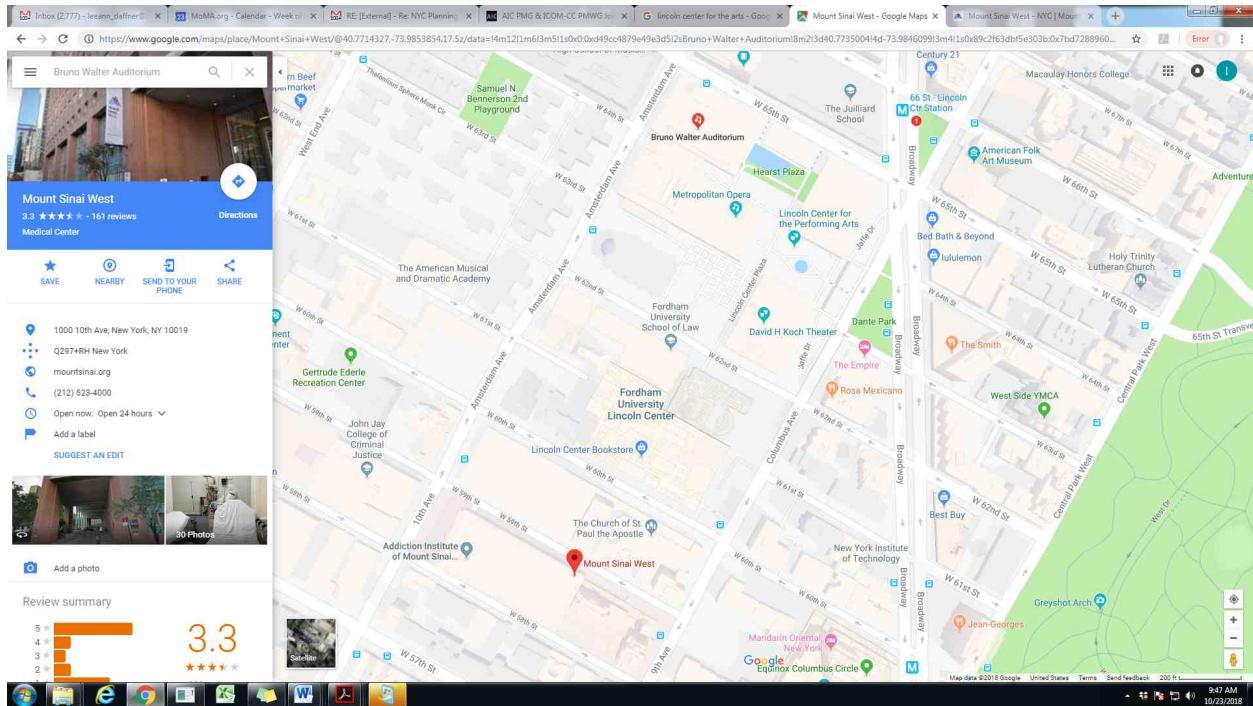

Hospital nearby:

<https://www.mountsinai.org/locations/west>

Transport:

Transit apps, some available in different languages:

<https://www.dnainfo.com/new-york/20150924/new-york-city/6-transit-navigation-apps-you-should-try-since-hopstop-is-shutting-down>

Subway

<http://tripplanner.mta.info/MyTrip/ui_web/customplanner/TripPlanner.aspx>

Mobile trip planner

<http://tripplanner.mta.info/mytrip/common/tripPlannerPDA.aspx>

Metro cards (single ride vs. unlimited)

<https://www.nysubway.com/plan-your-nyc-trip-subway/>

<https://www.nysubway.com/metrocard-varieties/>